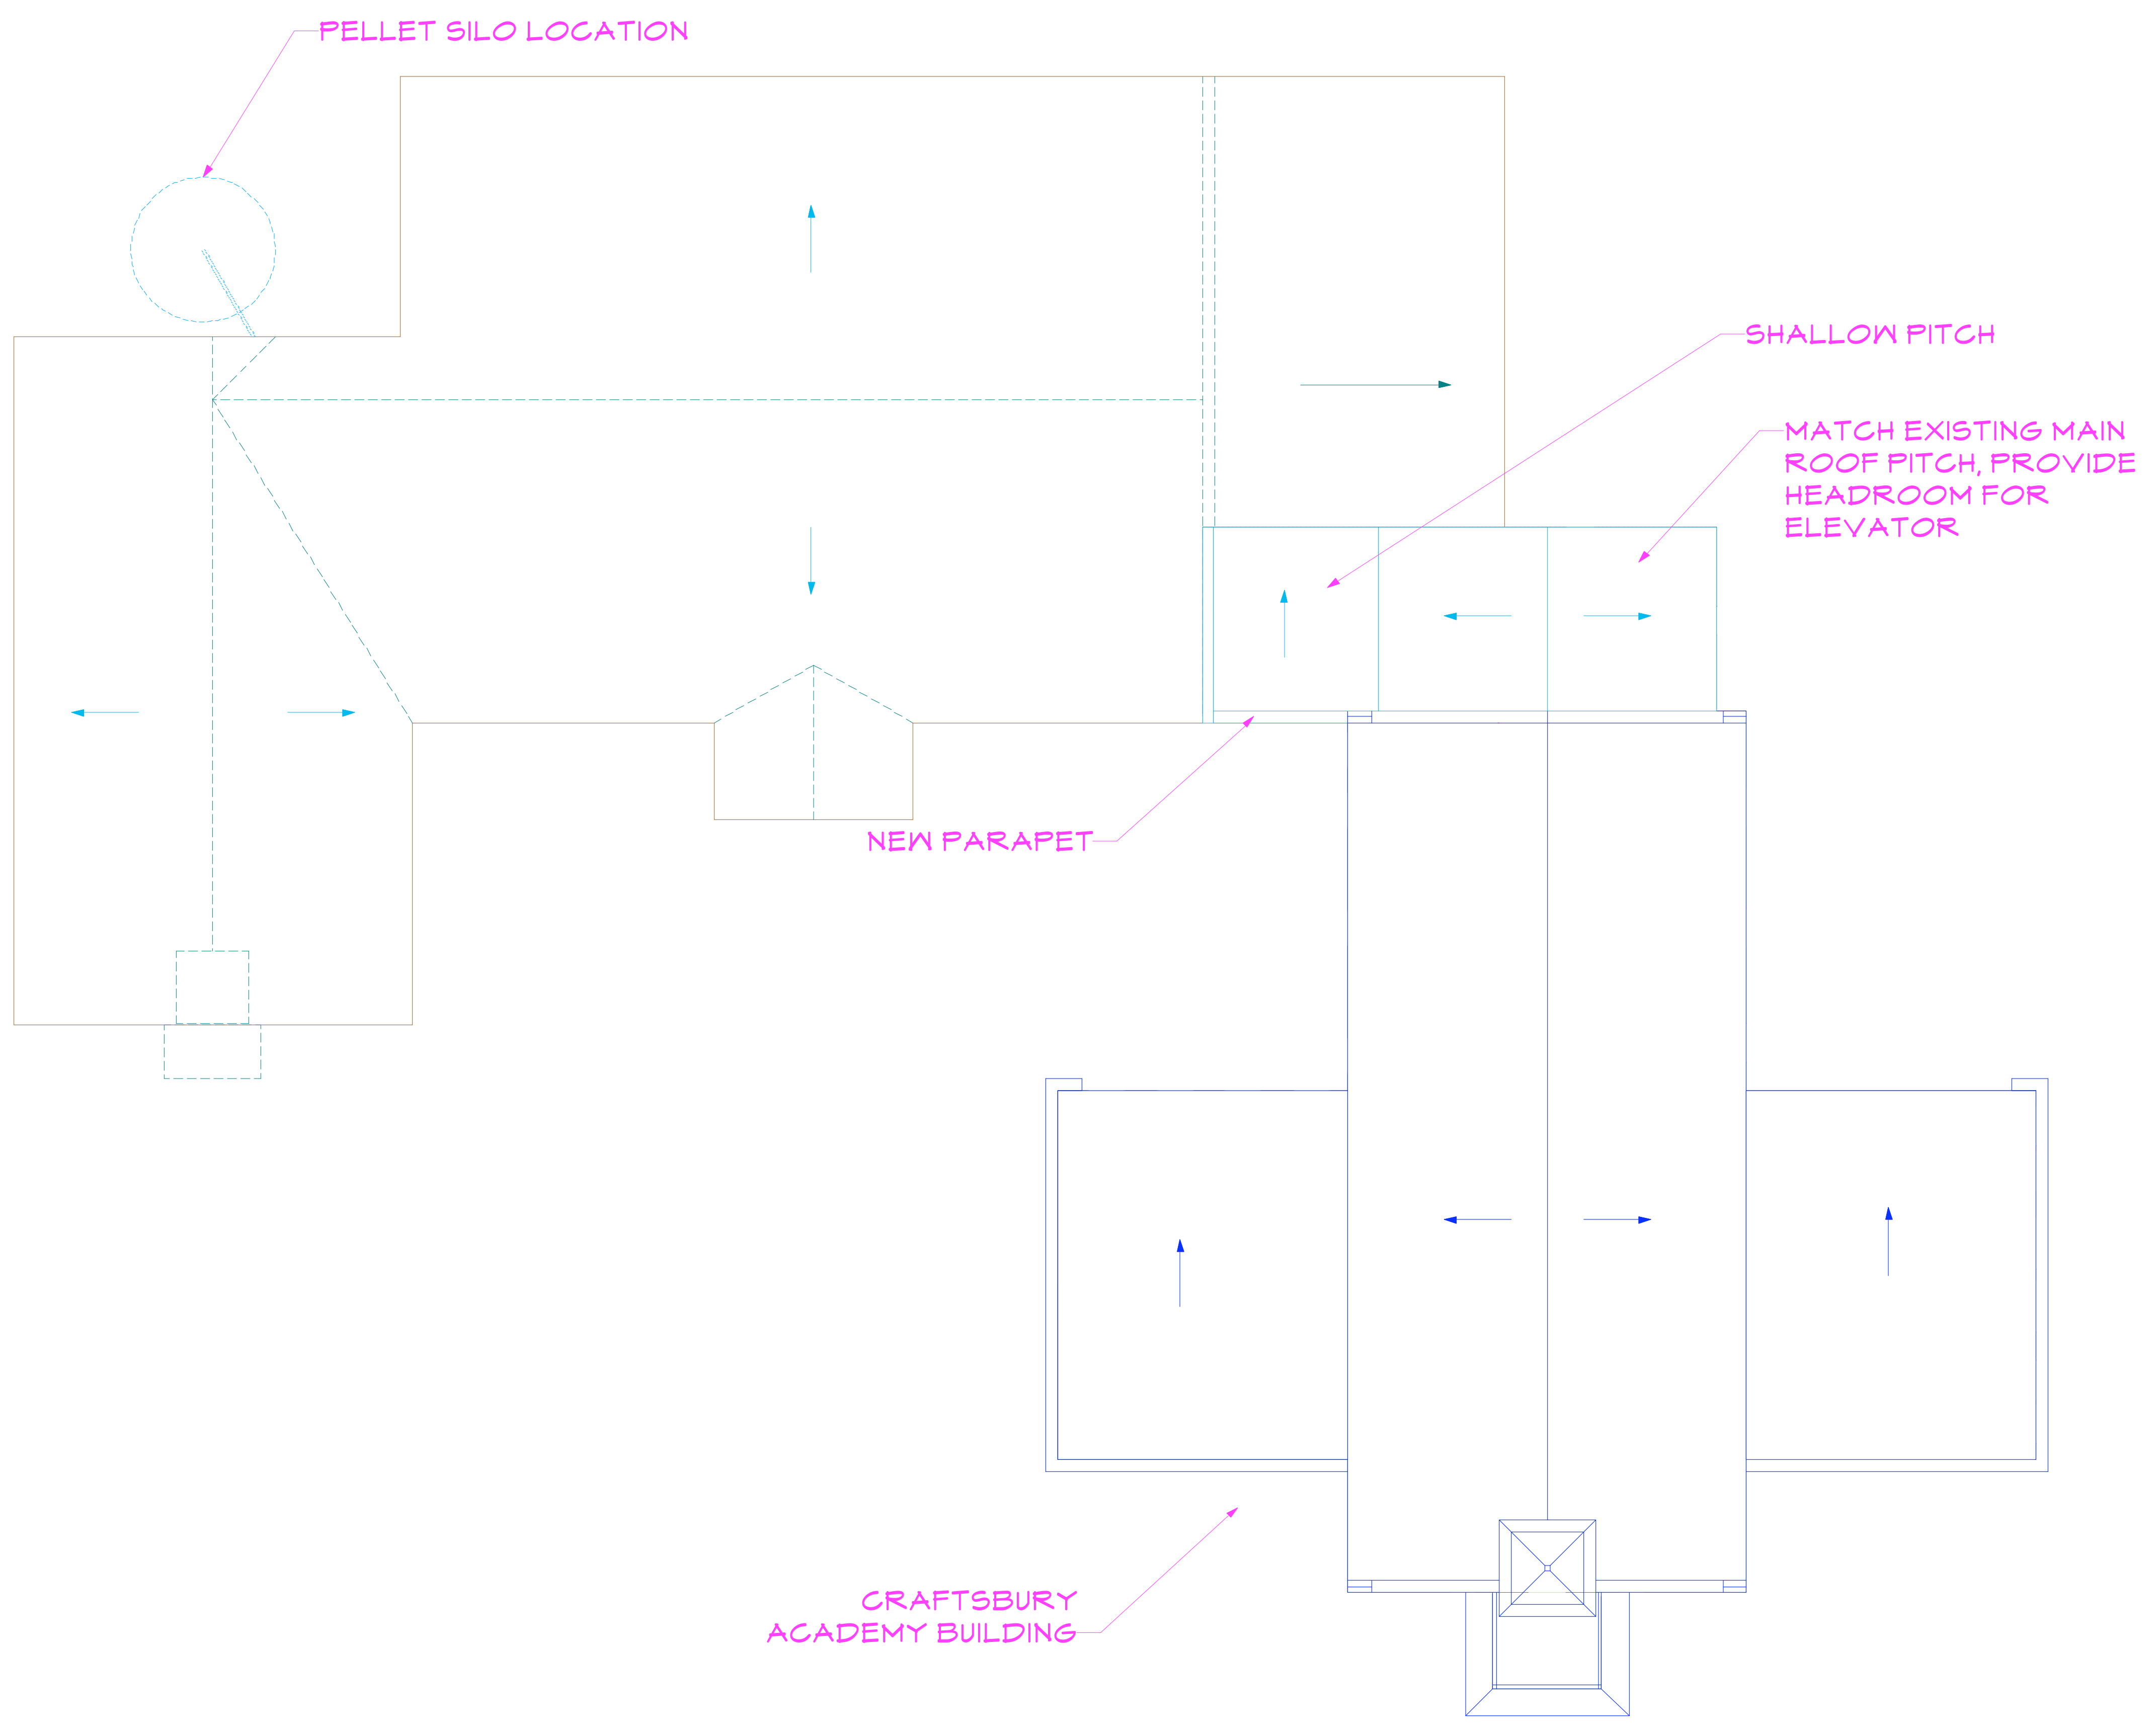

PRELIMINARY
 NOT FOR CONSTRUCTION

CRAFTSBURY SCHOOLS
 ORLEANS SOUTHWEST SUPERVISORY UNION
 on CRAFTSBURY COMMON, CRAFTSBURY, VERMONT
 www.craftsbury-schoolsproject.com

CRAFTSBURY
 ACADEMY BUILDING

1 A-7 Roof Plan

DRAWING TITLE
 CRAFTSBURY ACADEMY

ROOF PLAN

SCALE
 1/8" = 1'-0"

DATE
 09.20.2009

DRAWING NUMBER
A.7