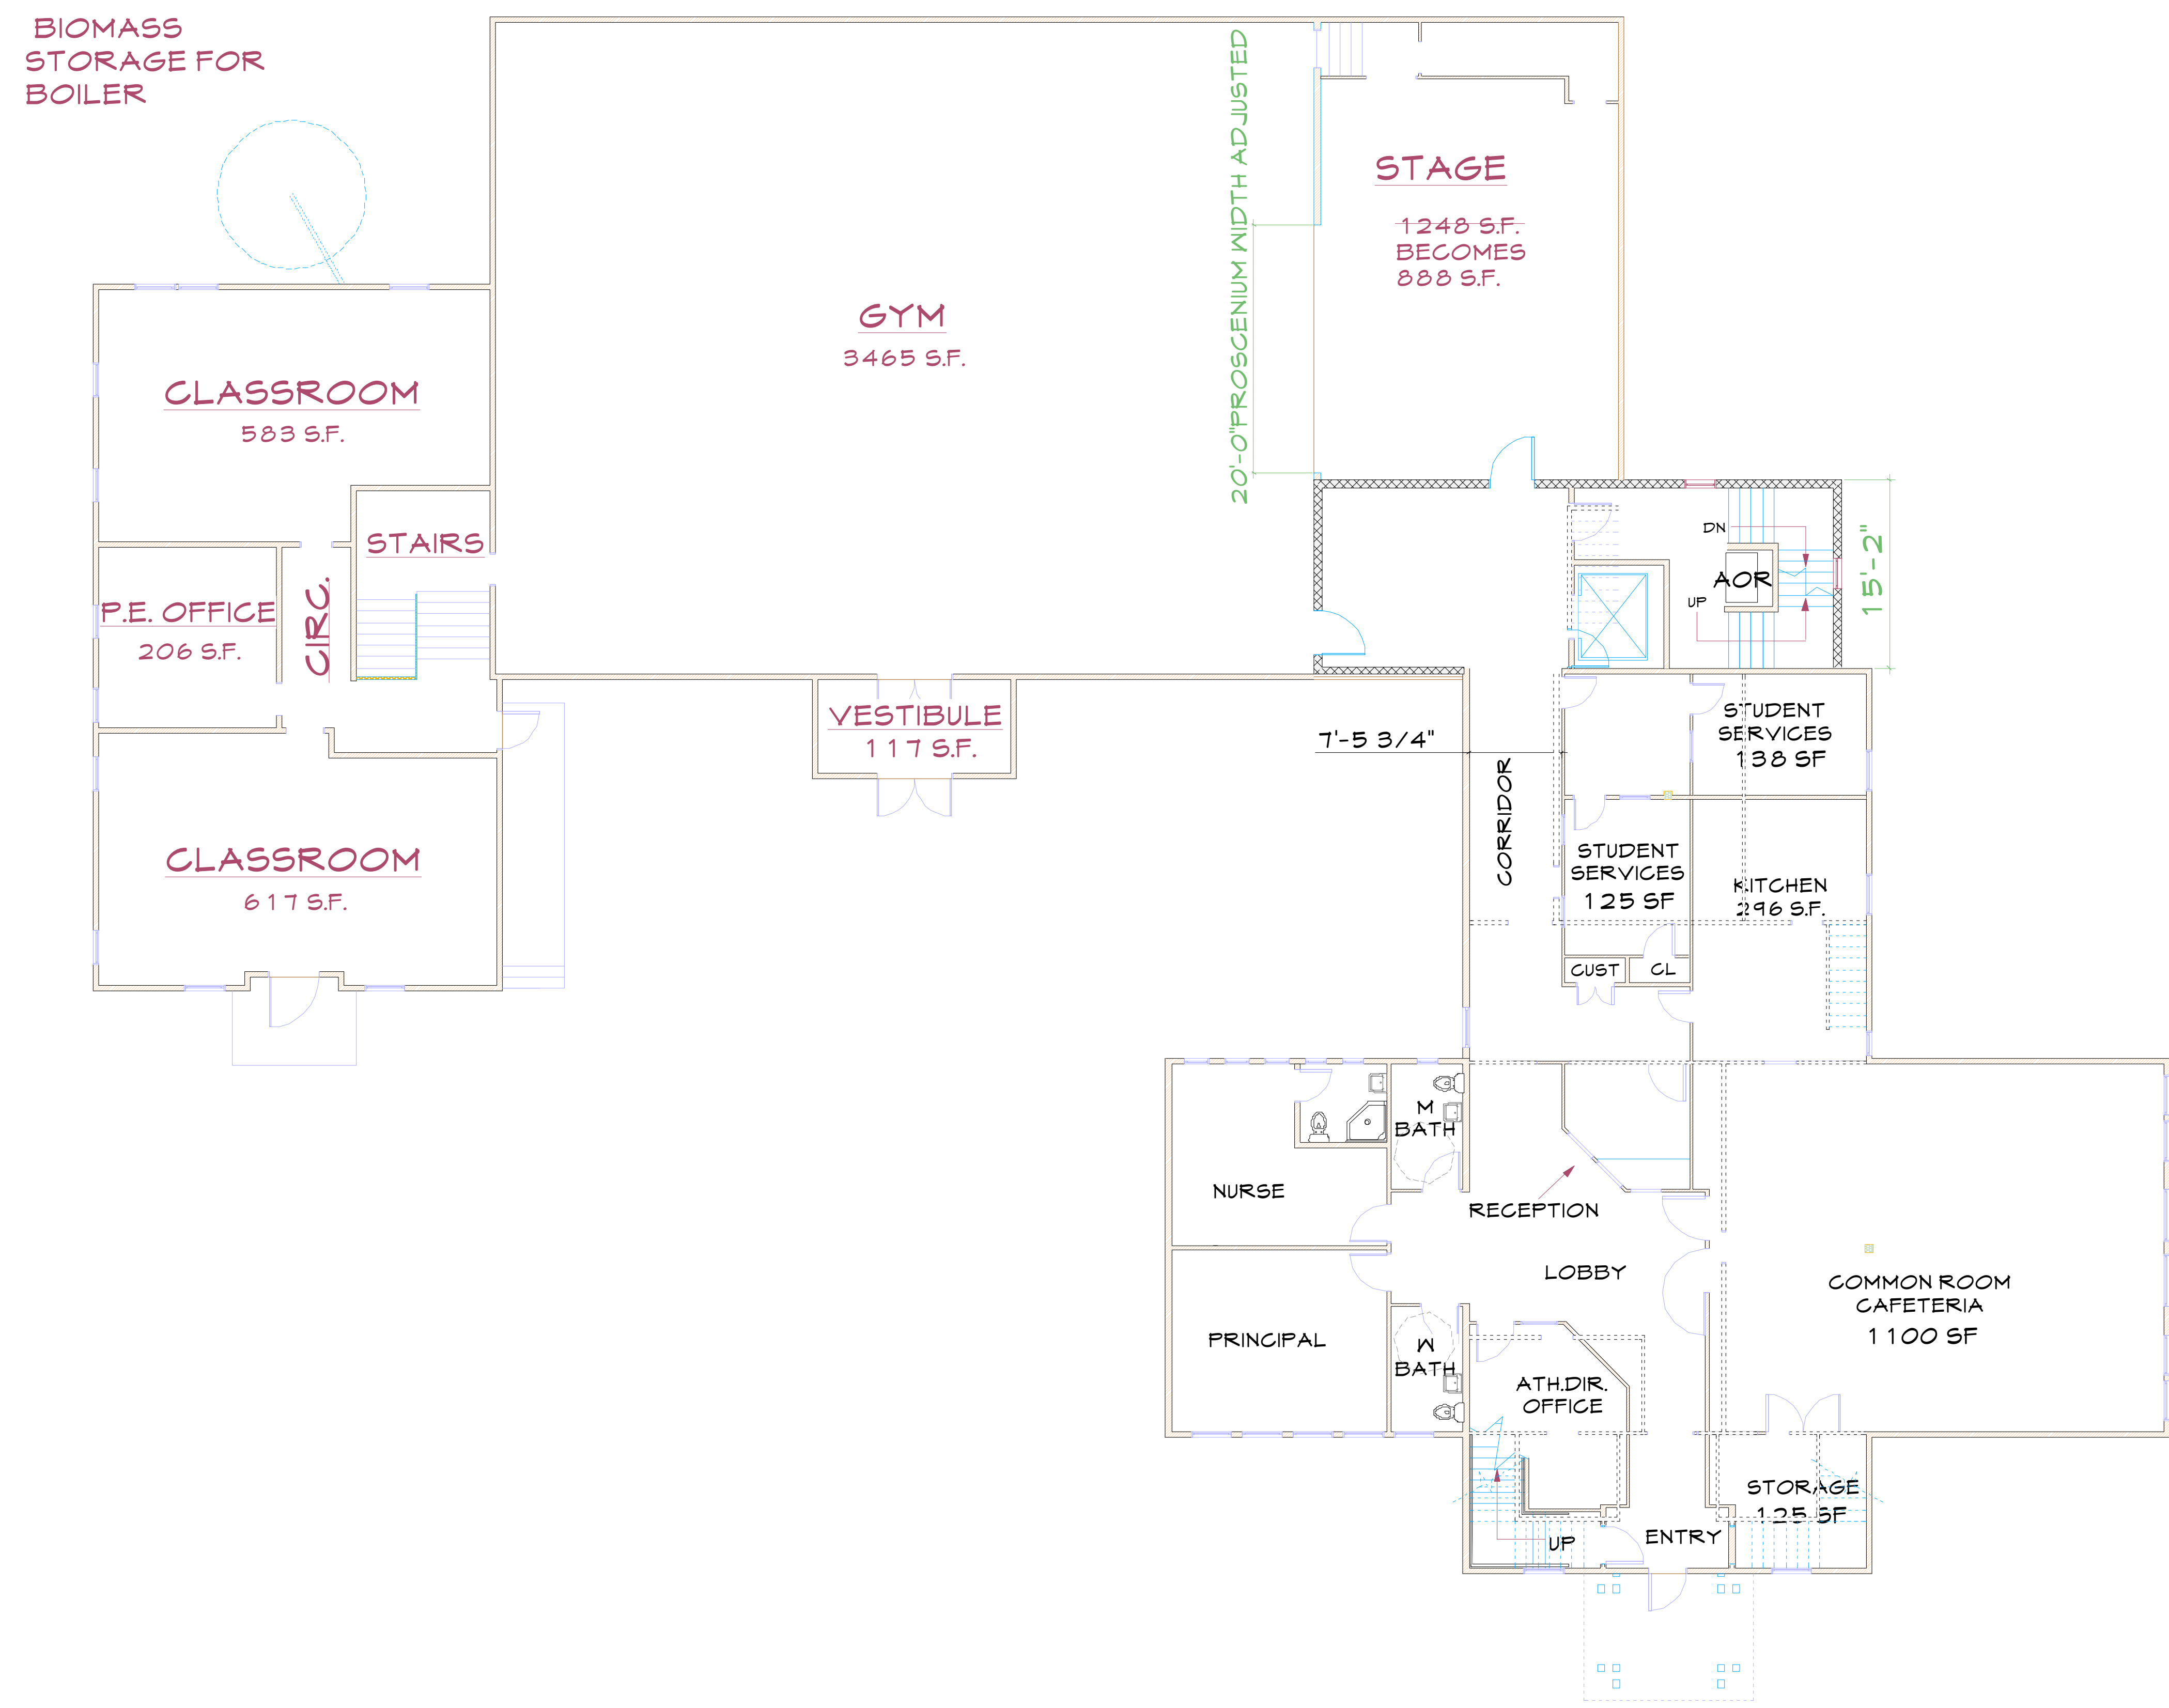

PRELIMINARY  
 NOT FOR CONSTRUCTION

CRAFTSBURY SCHOOLS  
 ORLEANS SOUTHWEST SUPERVISORY UNION  
 on CRAFTSBURY COMMON, CRAFTSBURY, VERMONT  
 www.craftsbury-schoolsproject.com

DRAWING TITLE  
 CRAFTSBURY ACADEMY  
 FIRST FLOOR  
 RENOVATIONS

SCALE  
 1/8" = 1'-0"

DATE  
 09.20.2009

DRAWING NUMBER

A.4.1