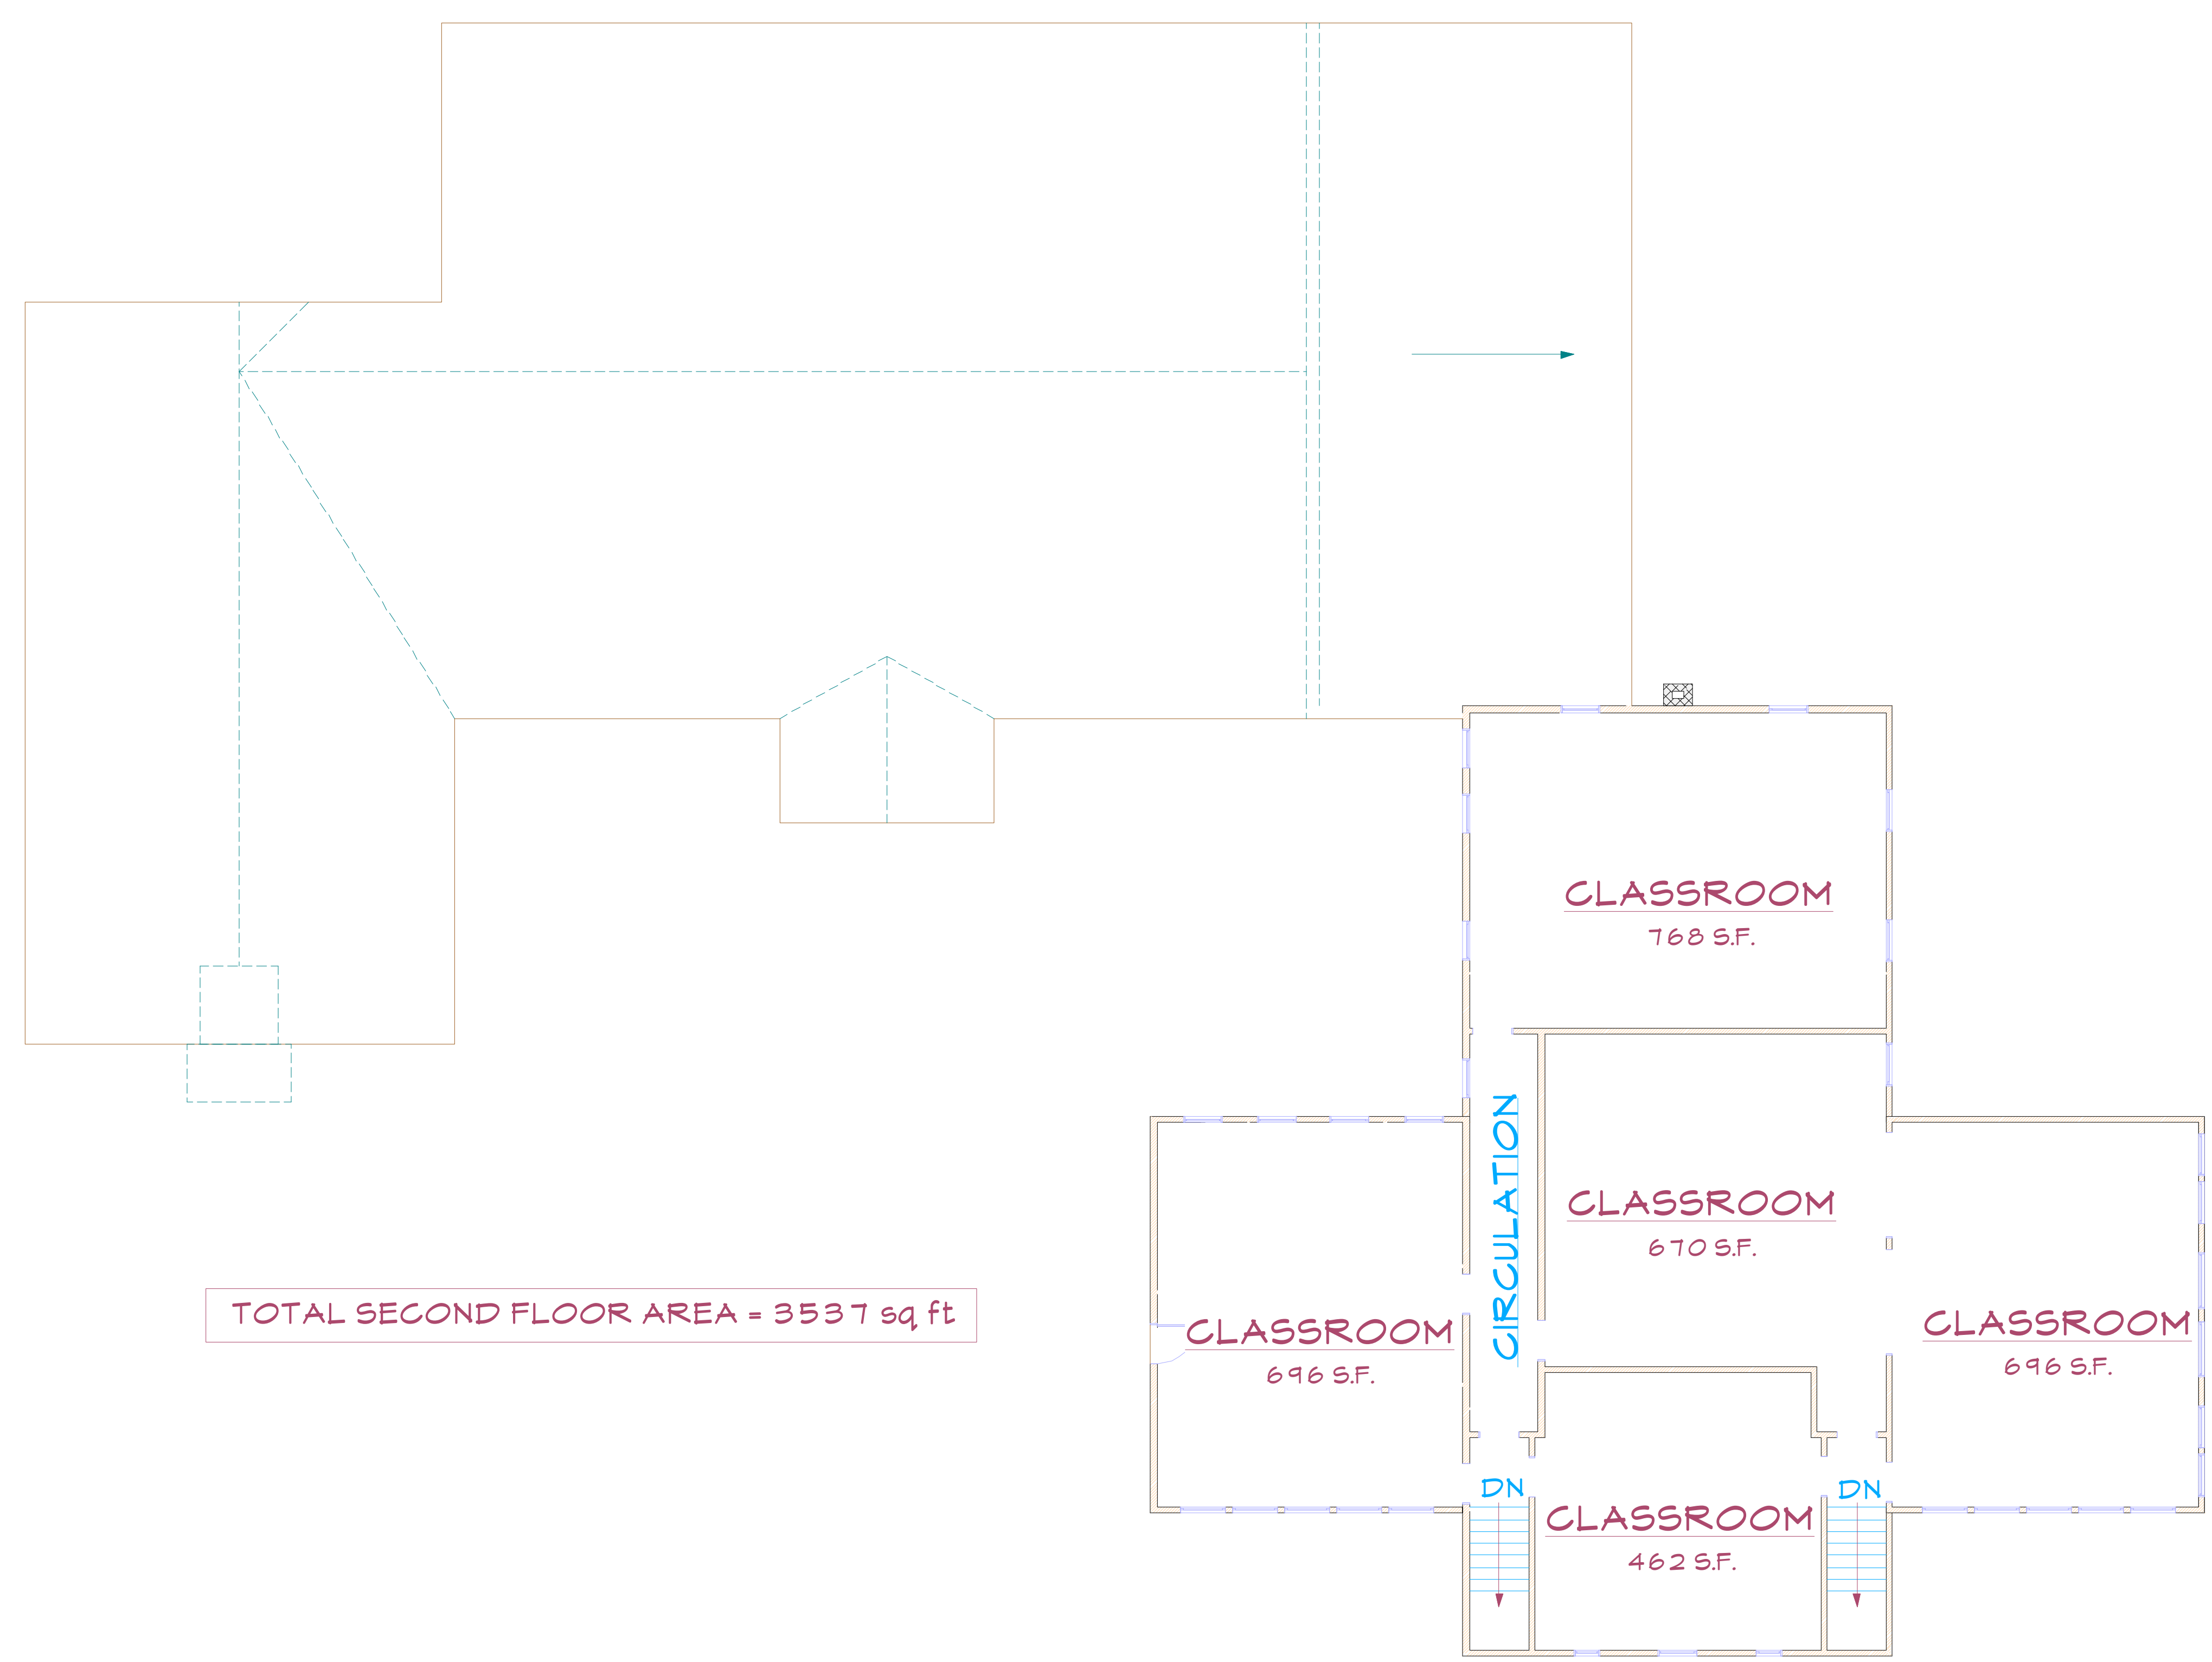

PRELIMINARY
NOT FOR CONSTRUCTION

CRAFTSBURY SCHOOLS
ORLEANS SOUTHWEST SUPERVISORY UNION
on CRAFTSBURY COMMON, CRAFTSBURY, VERMONT
www.craftsbury-schoolsproject.com

TOTAL SECOND FLOOR AREA = 3537 sq ft

DRAWING TITLE
CRAFTSBURY ACADEMY
EXISTING ACADEMY
2nd FLOOR PLAN

SCALE
1/8" = 1'-0"

DATE
09.20.2009

DRAWING NUMBER

A.2