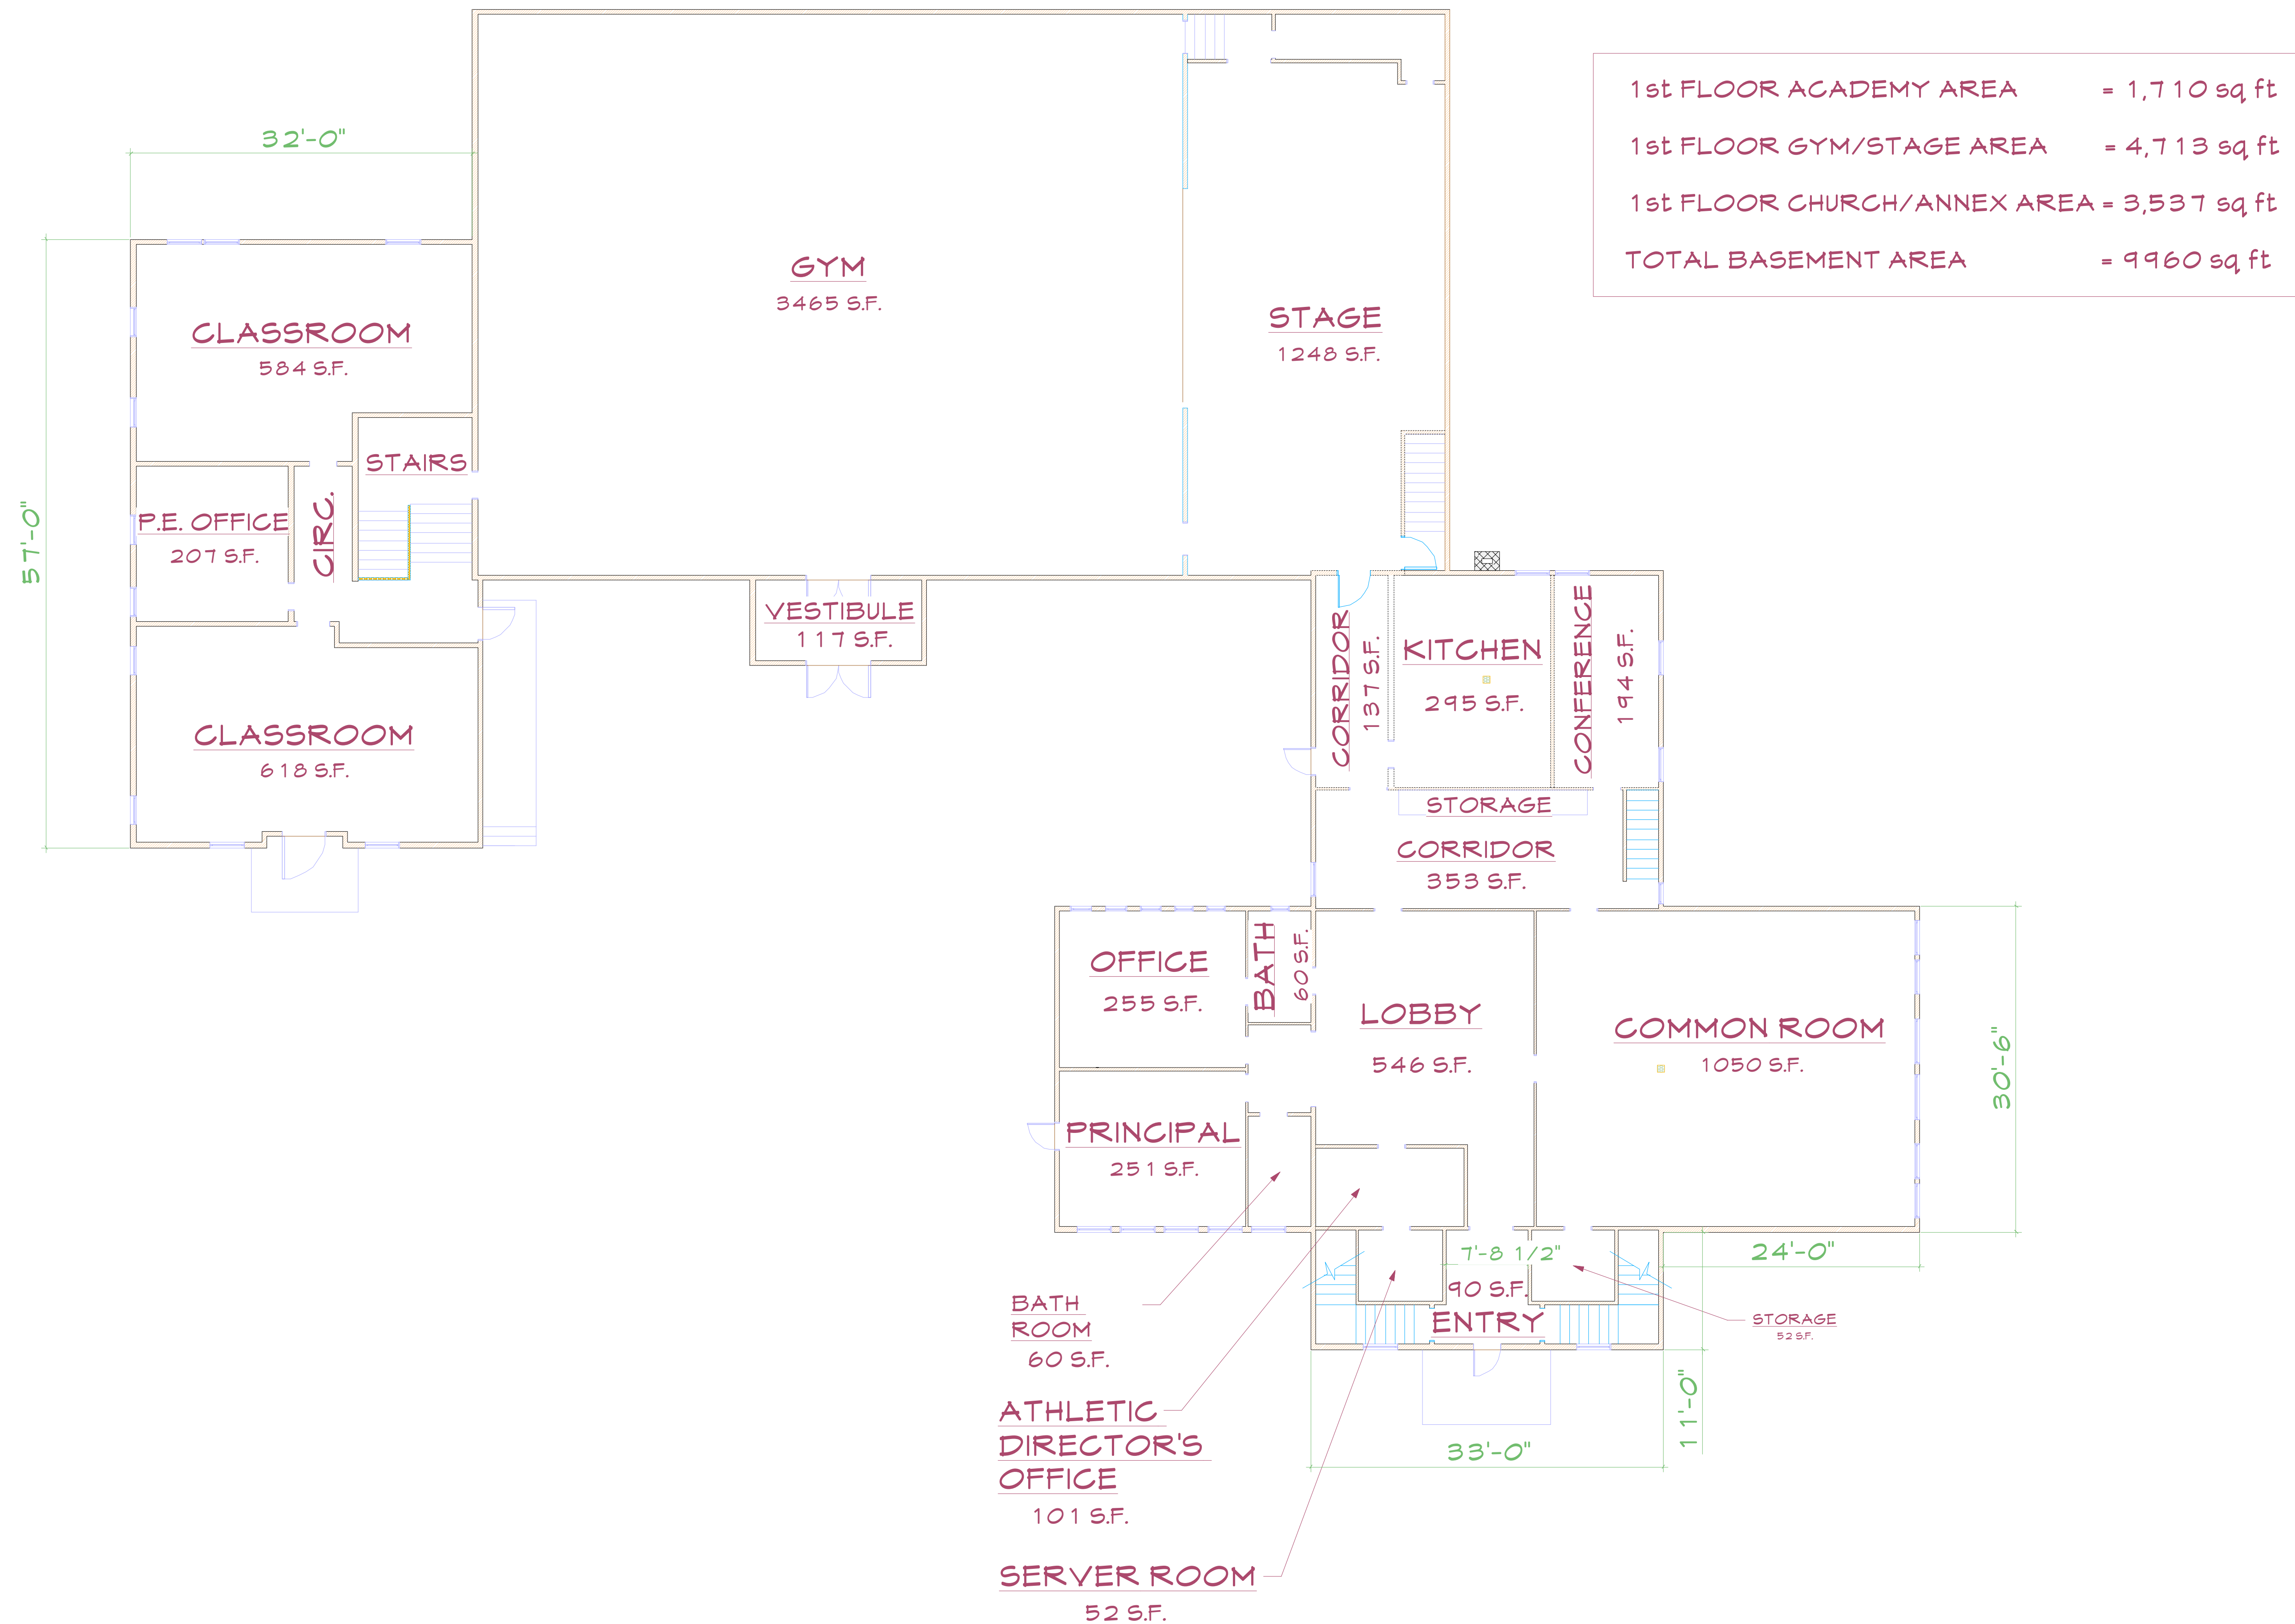

PRELIMINARY
 NOT FOR CONSTRUCTION

CRAFTSBURY SCHOOLS
 ORLEANS SOUTHWEST SUPERVISORY UNION
 on CRAFTSBURY COMMON, CRAFTSBURY, VERMONT
 www.craftsbury-schoolsproject.com

DRAWING TITLE
 CRAFTSBURY ACADEMY
 EXISTING ACADEMY
 1st FLOOR PLAN

SCALE
 1/8" = 1'-0"

DATE
 09.20.2009

DRAWING NUMBER

A.1